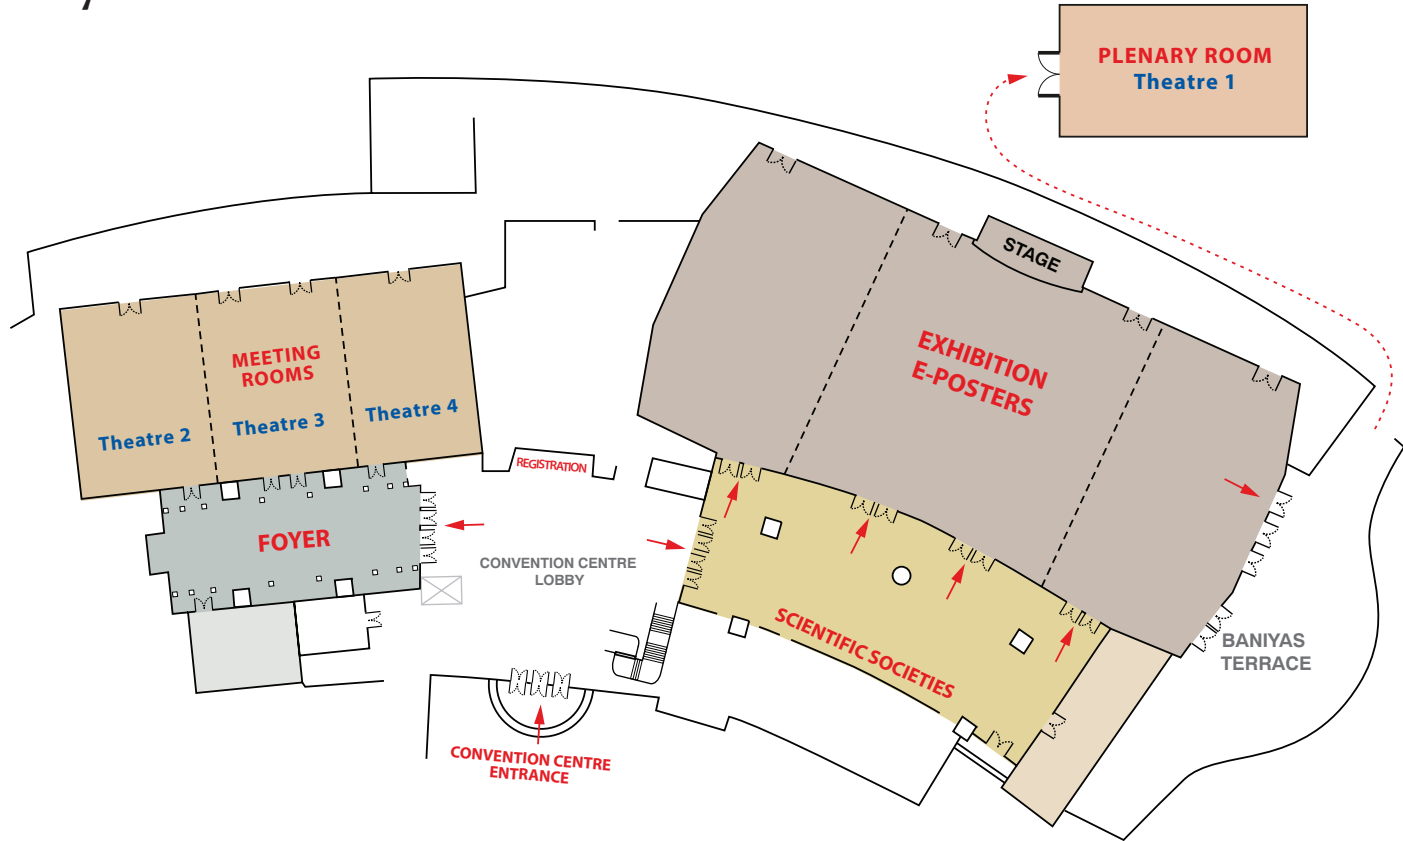

## Grand Hyatt Dubai Convention Centre

## Exhibition Floorplan

Premium Plus / Upper Stage (8m x 2m = 16m<sup>2</sup>)

Premium Plus (3m x 3m = 9m<sup>2</sup>)

Premium (3m x 3m = 9m<sup>2</sup>)

Standard (3m x 3m = 9m<sup>2</sup>)