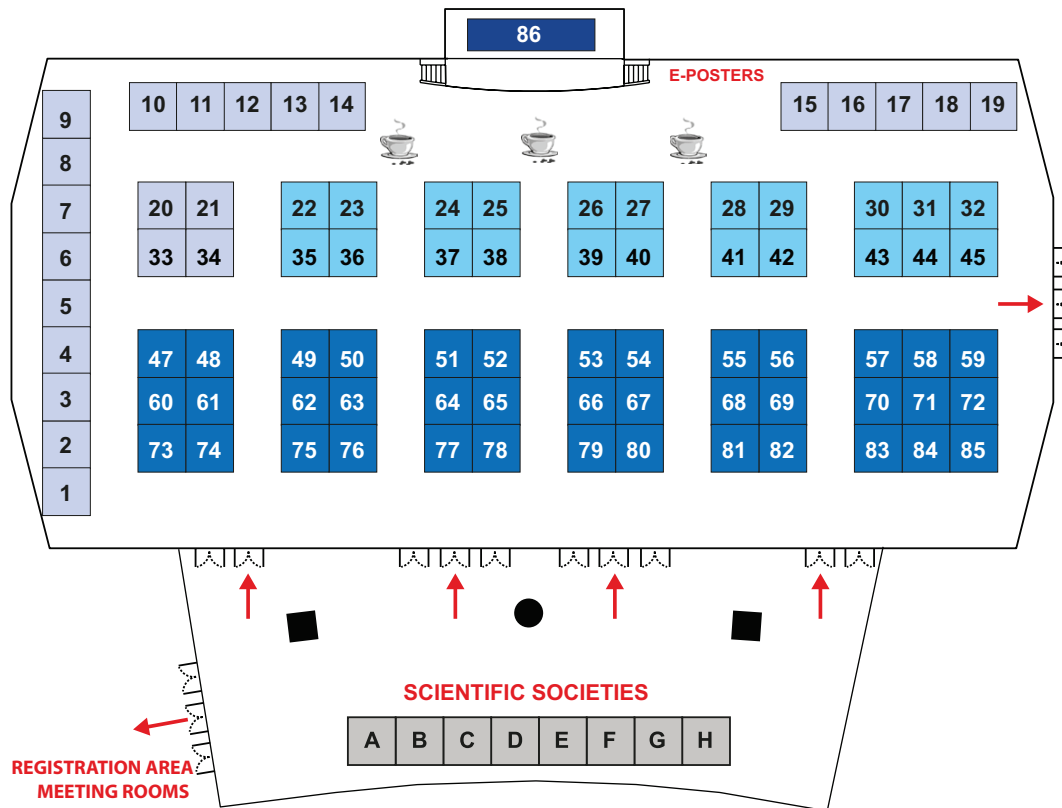

## Grand Hyatt Dubai Convention Centre

## Exhibition Floorplan

Premium Plus / Upper Stage (8m x 2m = 16m<sup>2</sup>)

Premium Plus (3m x 3m = 9m<sup>2</sup>)

Premium (3m x 3m = 9m<sup>2</sup>)

Standard (3m x 3m = 9m<sup>2</sup>)